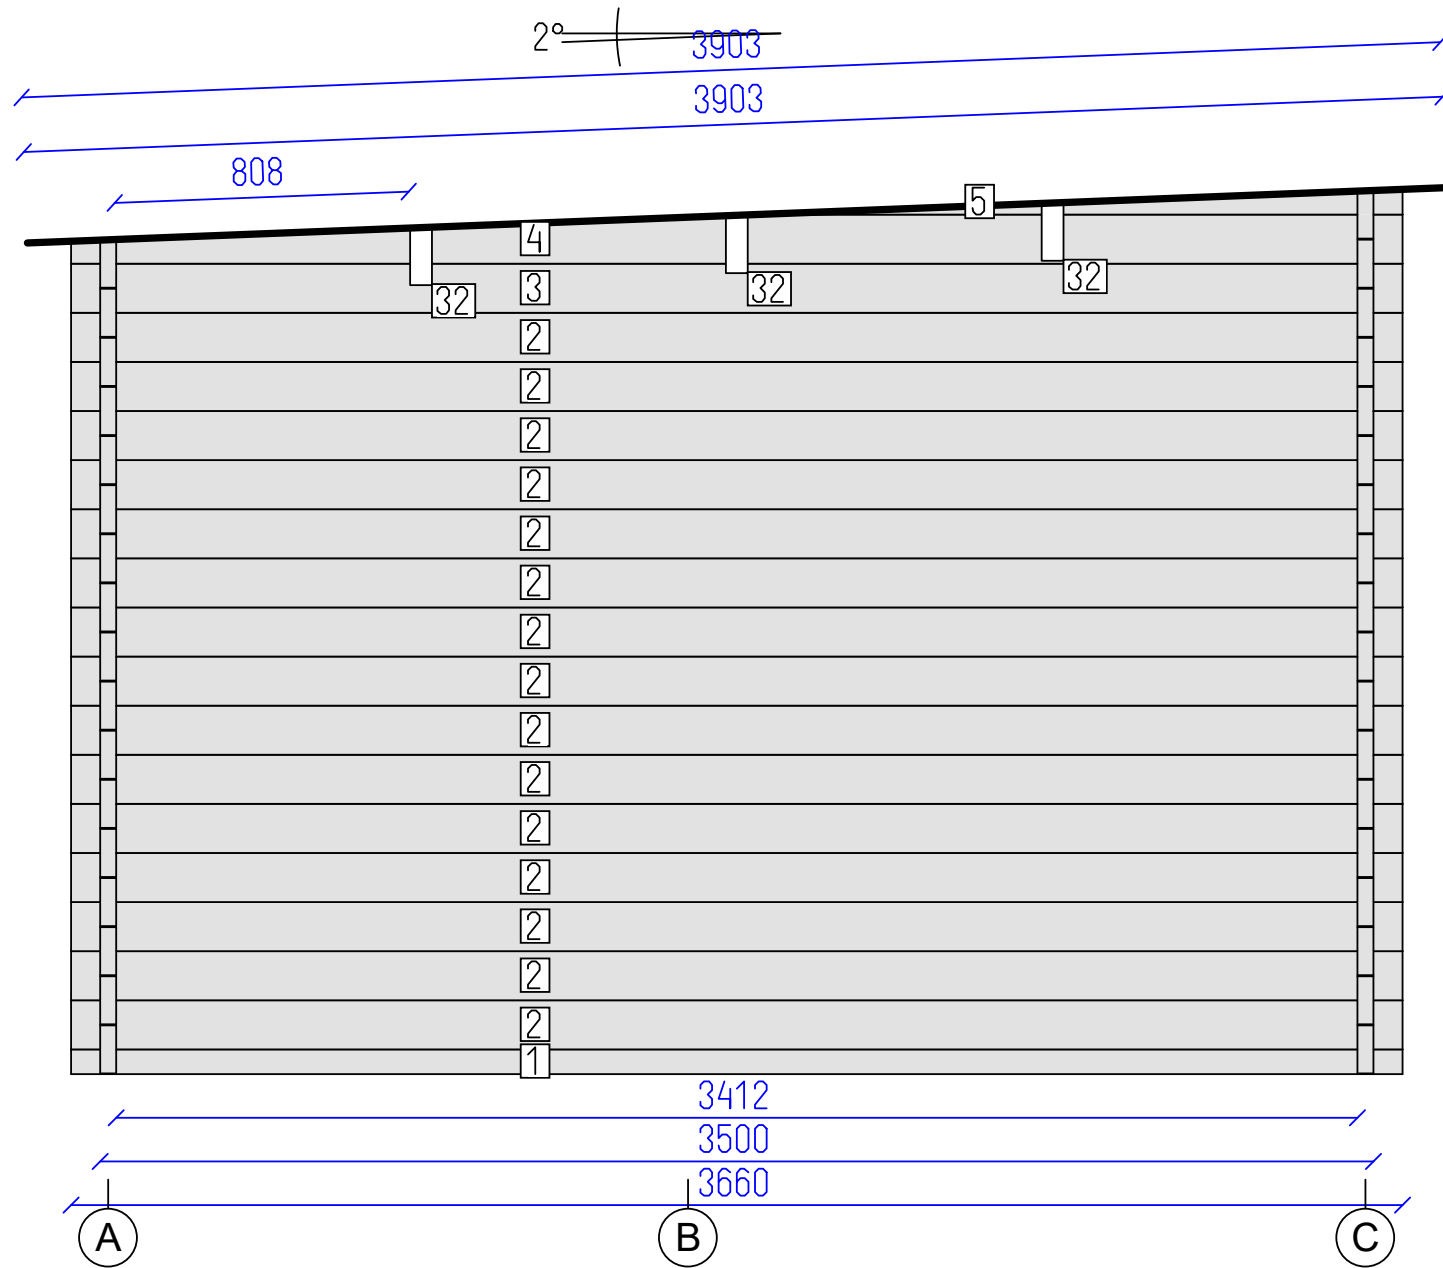

2502
2295

DETAILS

N	QTY
1	1
2	15
3	1
4	1
5	1
32	3

LIST OF ELEMENTS

- 1. Wall 68x44x3660
 - 2. Wall 135x44x3660
 - 3. Wall 135x44x3660
 - 4. Wall 135x44x3660
 - 5. Wall 69x44x1779
 - 32. Roof beam 190x70x4132
- Total 11.13 m²

Matano 44

Wall 1	Tikr. ---	Dare -	3 SHEET	10 OF
--------	-----------	--------	---------	-------

DETAILS

N	QTY
6	16
7	1

LIST OF ELEMENTS

6. Wall 135x44x5660
 7. Wall 135x44x5900
 Total 13.02 m²

Matano 44

Wall A

LIST OF ELEMENTS

- 8. Wall 68x44x3660
 - 9. Wall 135x44x3660
 - 10. Wall 135x44x244
 - 11. Wall 135x44x2771
 - 12. Wall 135x44x3660
 - 13. Wall 135x44x3660
 - 5. Wall 69x44x1779
 - 32. Roof beam 190x70x4132
- Total 10.69 m²