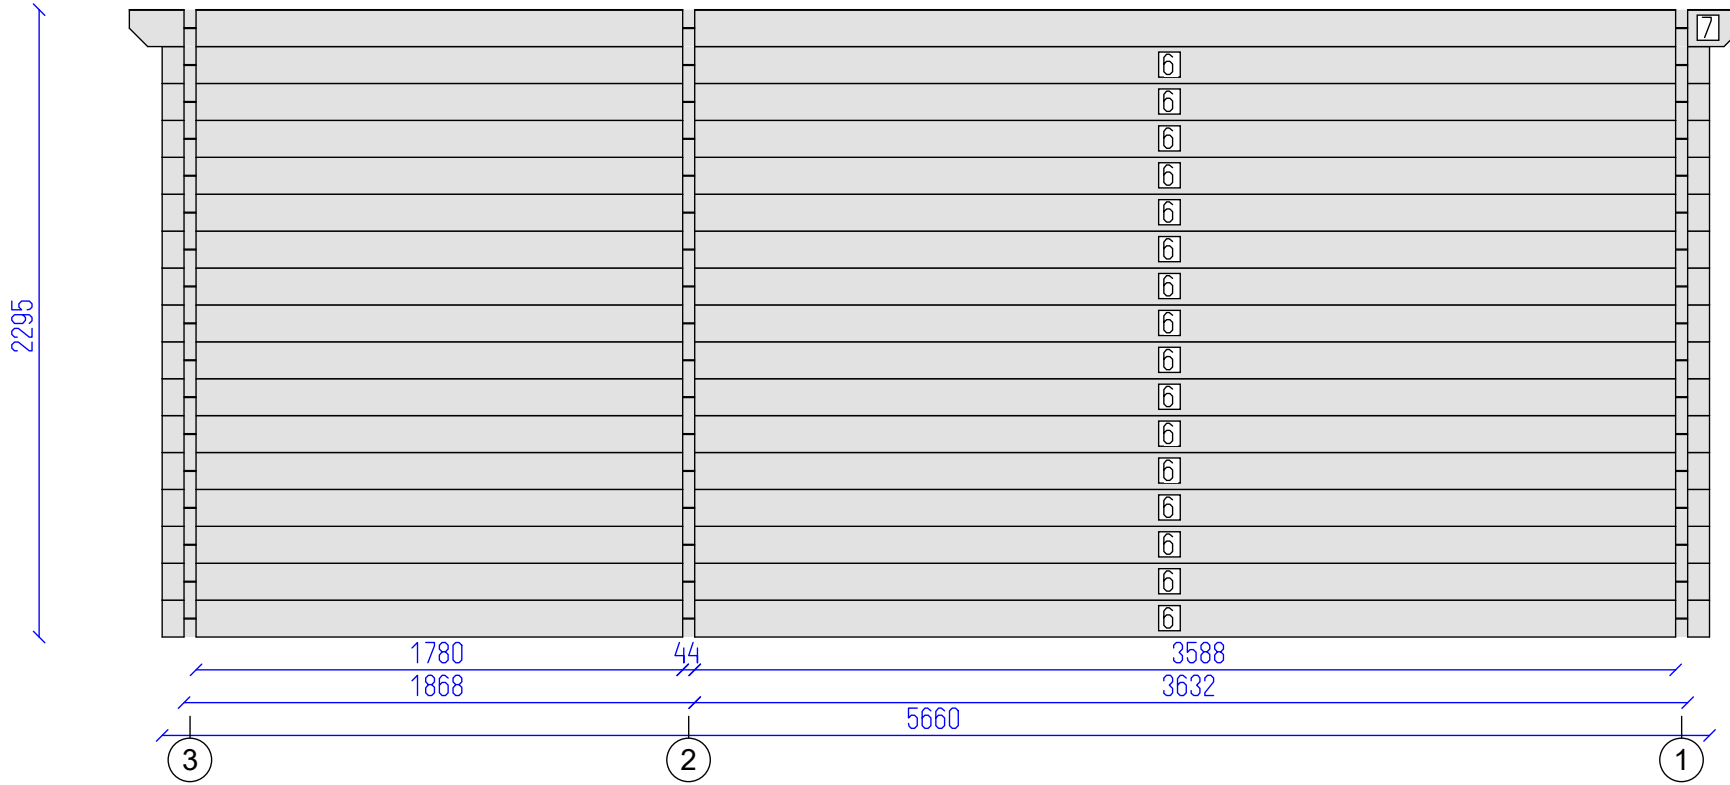

DETAILS

N	QTY
6	16
7	1

LIST OF ELEMENTS

6. Wall 135x44x5660
7. Wall 135x44x5900
Total 13.02 m²

Matano 44

Wall A

Tikr. ---

Dare -

4

10

SHEET OF