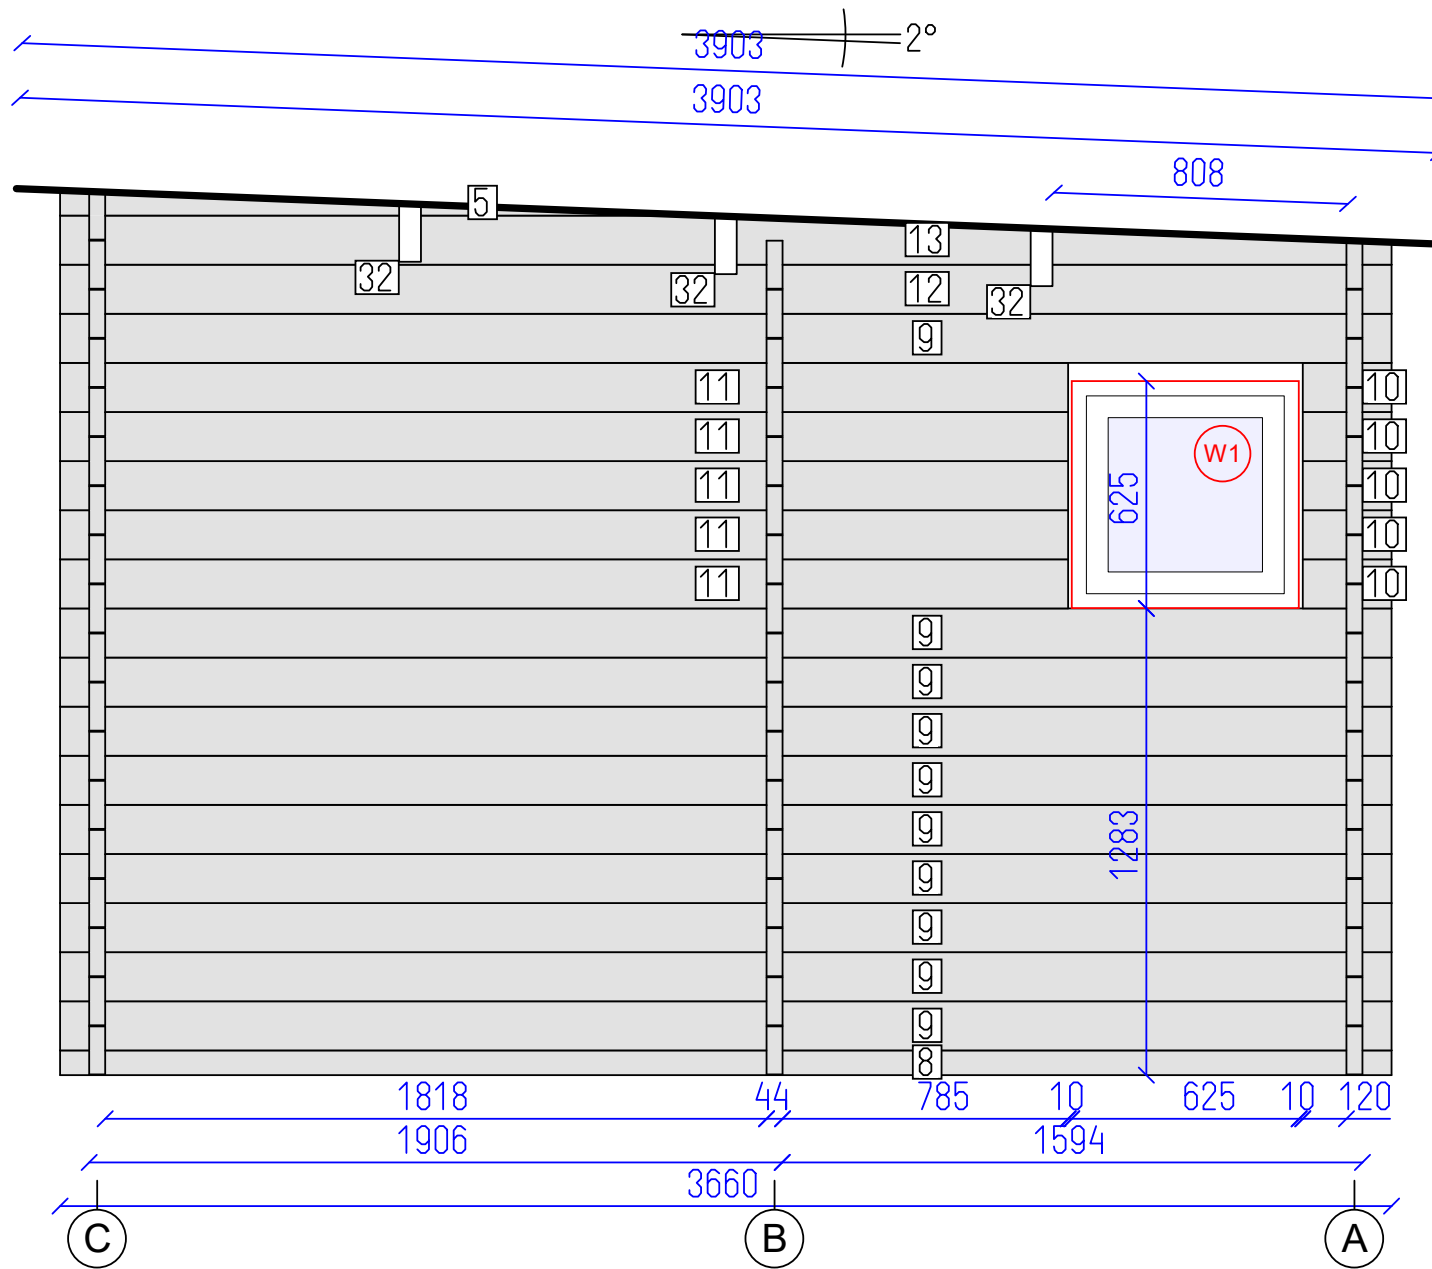

2502
2295

DETAILS

N	QTY
8	1
9	10
10	5
11	5
12	1
13	1
5	1
32	3

LIST OF ELEMENTS

8. Wall 68x44x3660
  9. Wall 135x44x3660
  10. Wall 135x44x244
  11. Wall 135x44x2771
  12. Wall 135x44x3660
  13. Wall 135x44x3660
  5. Wall 69x44x1779
  32. Roof beam 190x70x4132
2. Total 10.69 m²